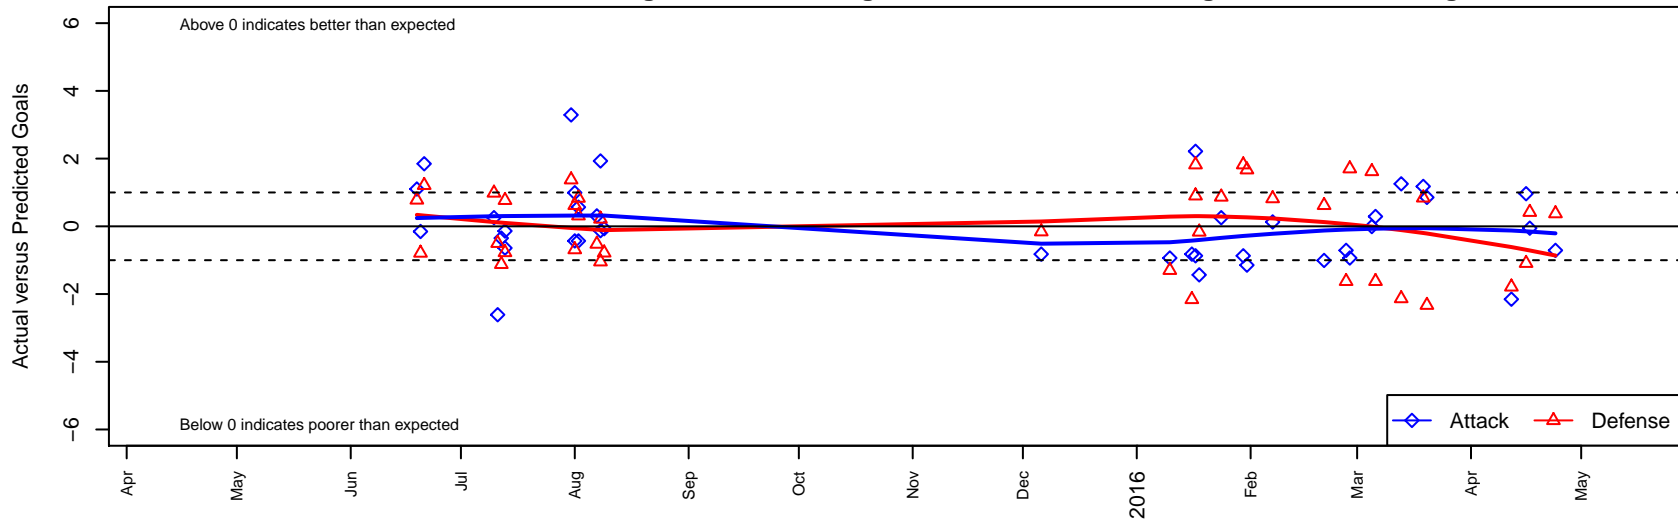

Crossfire Premier Rairdon G99

Crossfire Premier
 Redmond, WA
 G99 total strength=1307
 attack=6.38 defense=5.26
 fall league = Win RCL G99 Div 3
 notes= C-- 2014+; Dolan 2013,
 Rairdon 2014

alt names used:
 CROSSFIRE PREMIER G99 – C (WA)
 Crossfire Premier G99 C
 CROSSFIRE PREMIER GU16 C (WA)
 CROSSFIRE PREMIERCROSSFIRE PREMIER
 Crossfire Premier G99 C
 Crossfire Premier G99 C
 Crossfire Premier G99 C

Crossfire Premier Rairdon G99
 Dots are actual minus expected GF (blue circles) and GA (red triangles).
 Blue line is smoothed change in attack strength. Red is smoothed change in defense strength.

**attack and defense variance (black dot)
relative to other teams
and top 10 in region**