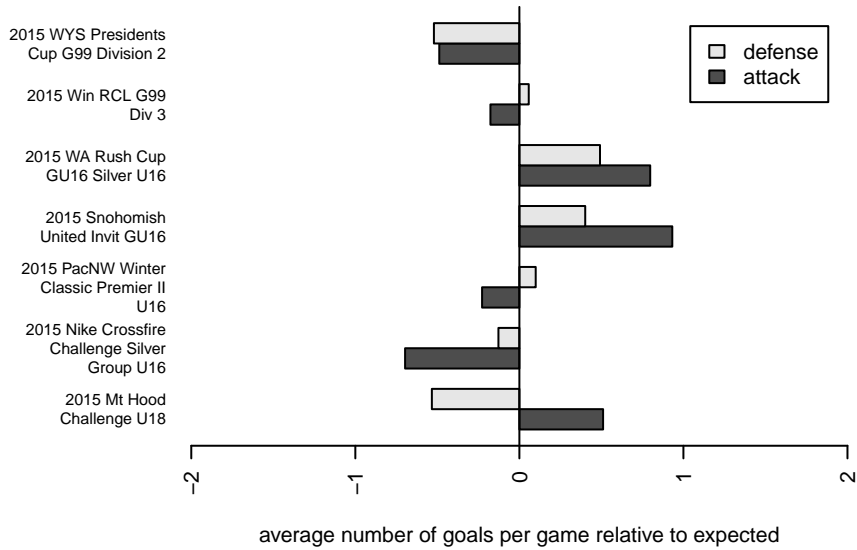

Performance relative to 13 month average