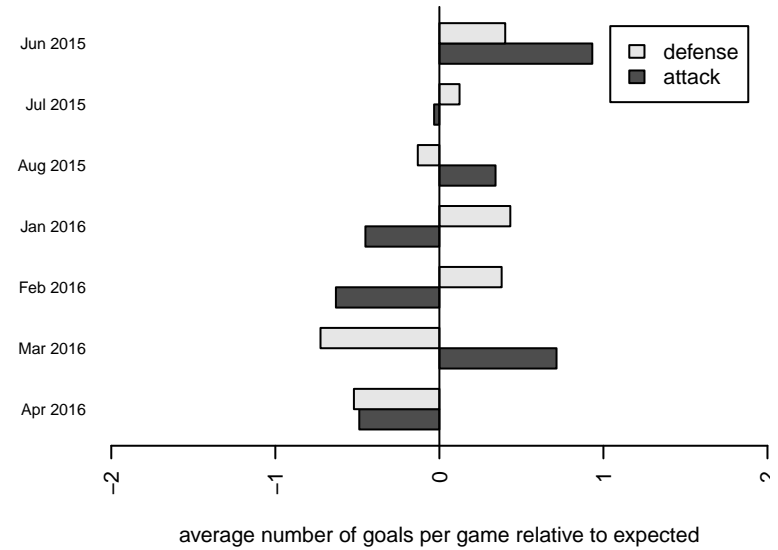

Performance relative to 13 month average