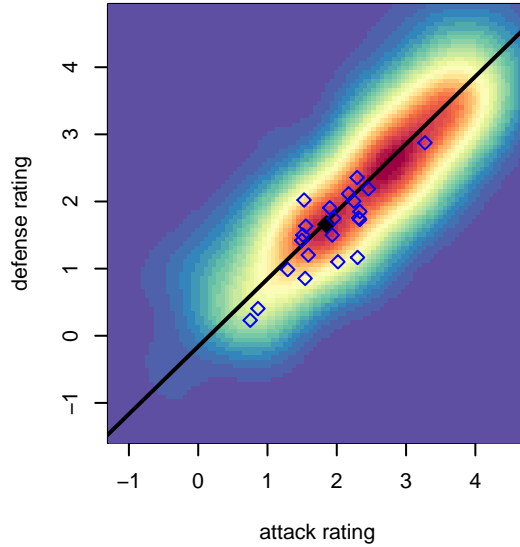

**attack and defense rating
relative to others at age
and all opponents in last 13 months**