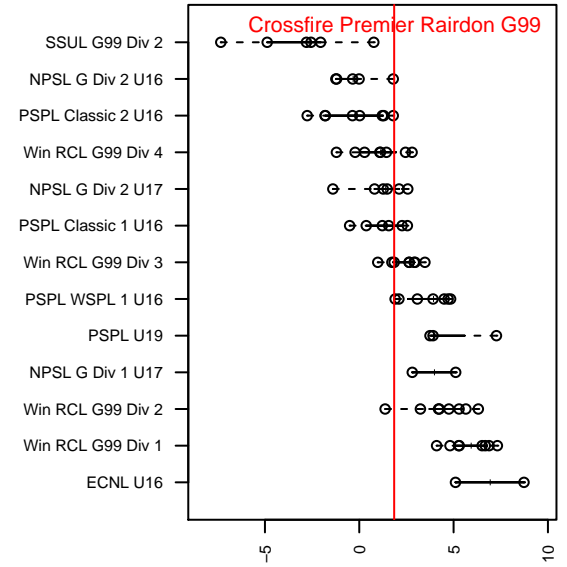

**attack and defense rating
relative to others at age
and all opponents in last 13 months**