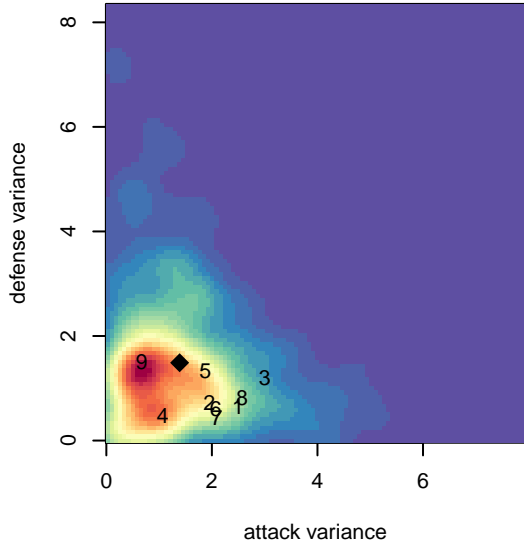

Crossfire Premier Rairdon G99

Crossfire Premier
 Redmond, WA
 G99 total strength=1307
 attack=6.38 defense=5.26
 fall league = Win RCL G99 Div 3
 notes= C-- 2014+; Dolan 2013,
 Rairdon 2014

alt names used:
 CROSSFIRE PREMIER G99 – C (WA)
 Crossfire Premier G99 C
 CROSSFIRE PREMIER GU16 C (WA)
 CROSSFIRE PREMIERCROSSFIRE PREMIER
 Crossfire Premier G99 C
 Crossfire Premier G99 C
 Crossfire Premier G99 C

Crossfire Premier Rairdon G99
 Dots are actual minus expected GF (blue circles) and GA (red triangles).
 Blue line is smoothed change in attack strength. Red is smoothed change in defense strength.

**attack and defense variance (black dot)
relative to other teams
and top 10 in region**